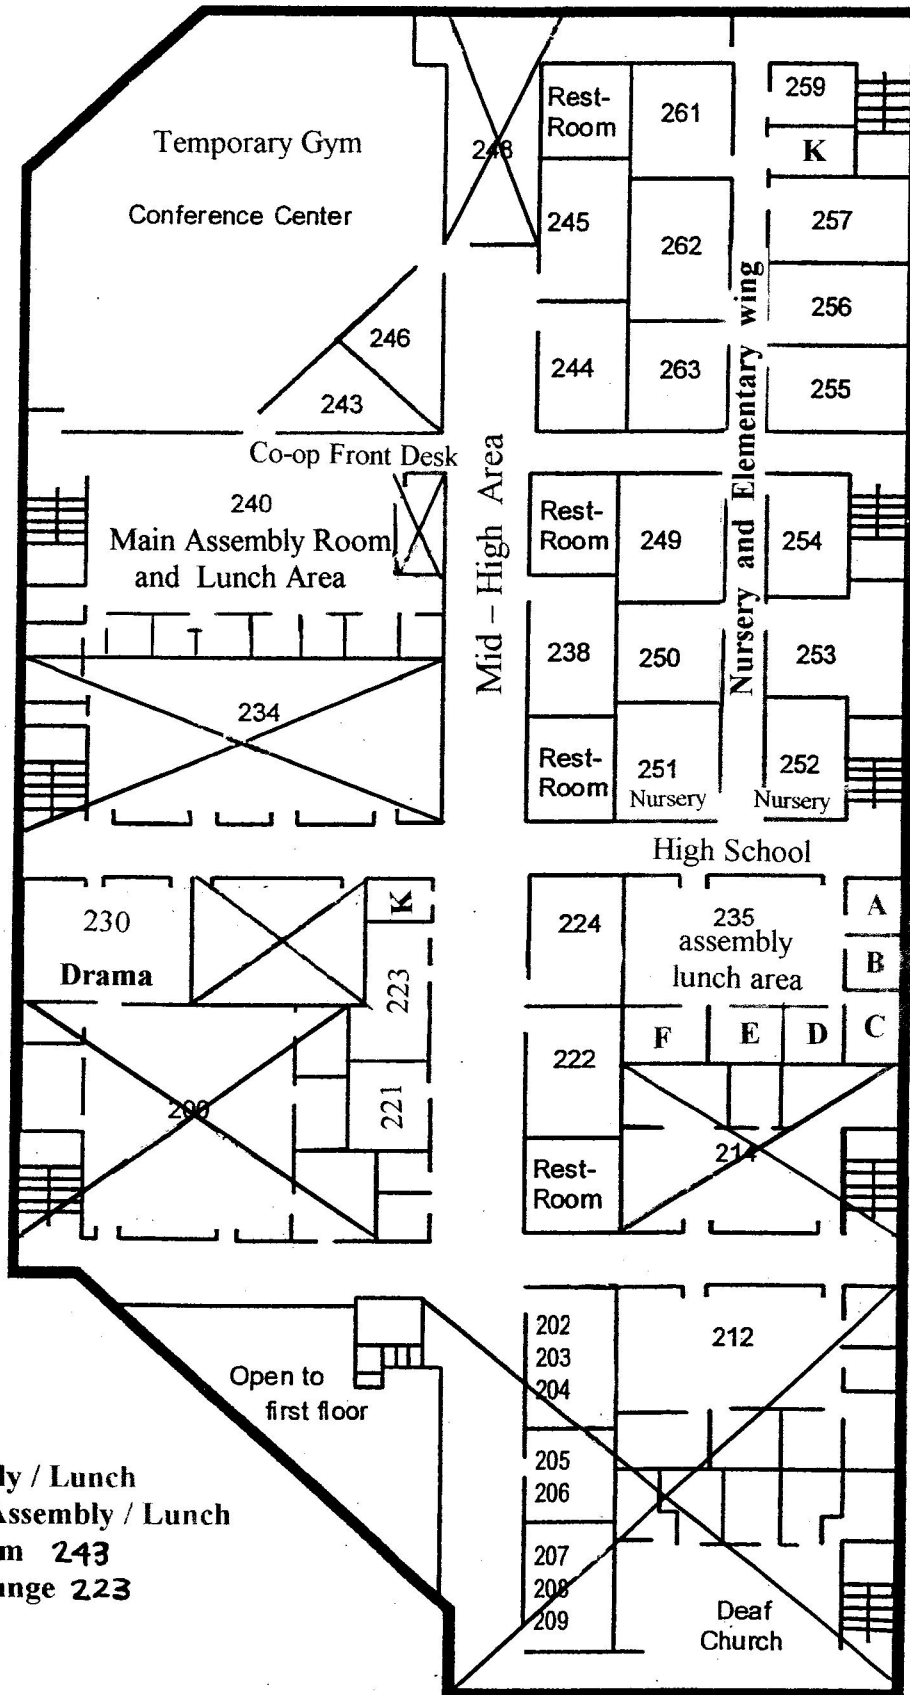

First Southern Baptist Church Education Building

Second Floor

North

FSBC Front parking lot

To Sooner Road

Co-op Entrance

One Way Traffic

Parking Co-op

Co-op Parking

- 240 Main Assembly / Lunch
- 235 High School Assembly / Lunch
- 243 Resource Room
- 243 Teacher's Lounge
- 223
- 251/252 Nurseries
- K Kitchenette